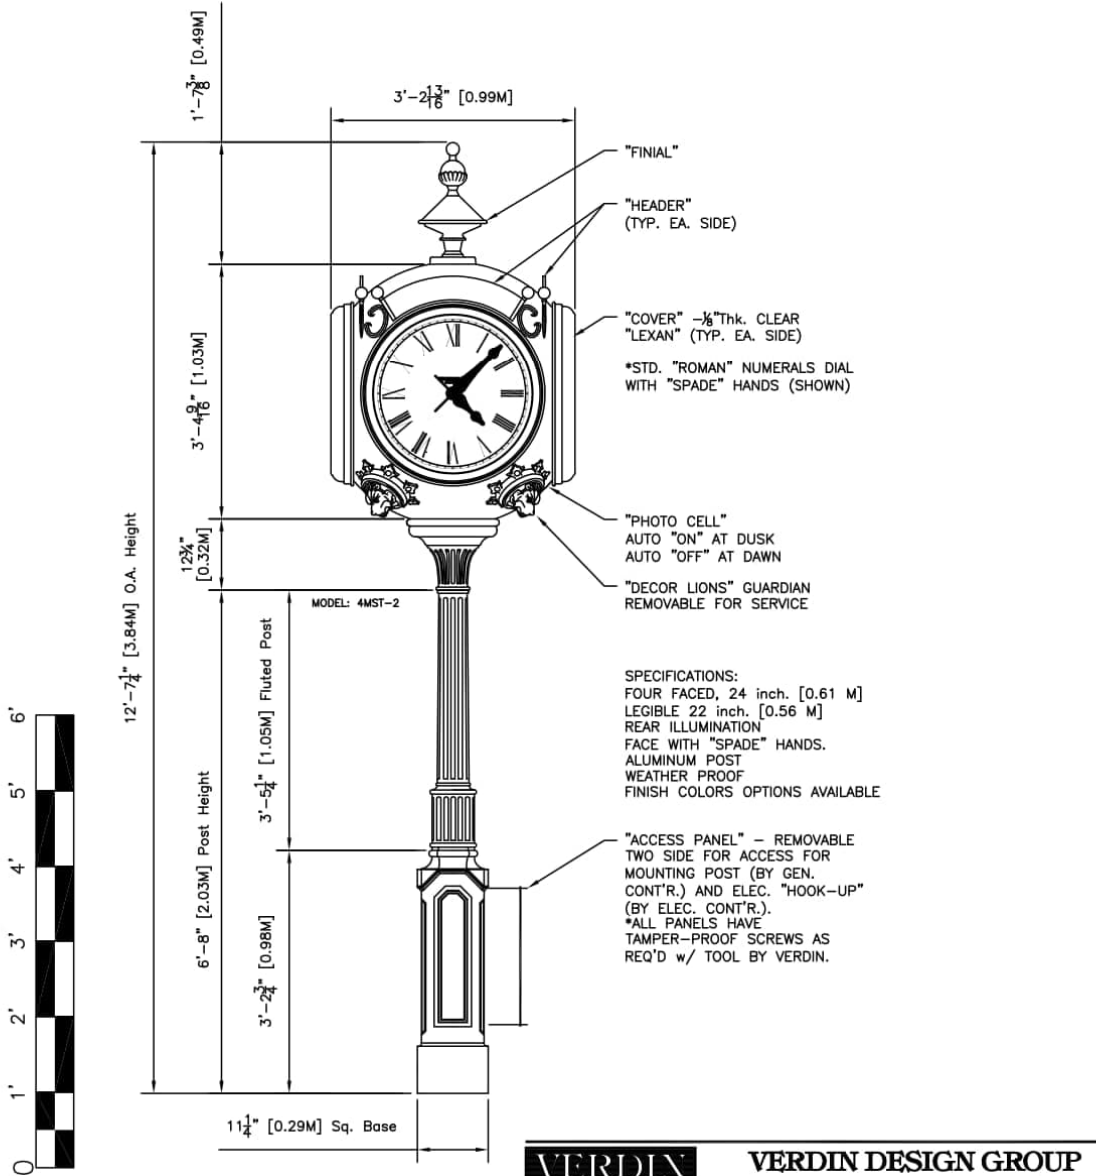

Proposed Clock for Norwich Rotary

SMALL HOWARD REPLICA/SETH THOMAS

MODEL No. 4MST II
Scale: $\frac{1}{2}$ " = 1' 0"

VERDIN DESIGN GROUP

THE VERDIN COMPANY
CORPORATE HEADQUARTERS
444 READING ROAD
CINCINNATI, OHIO 45202
1-800-543-0488
sales@verdin.com
www.verdin.com