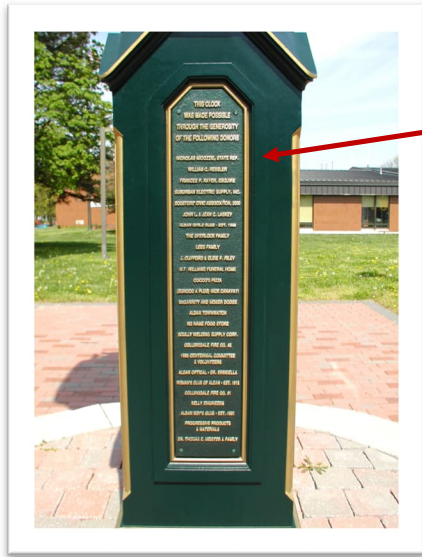

The Rotary Club of Norwich is excited to announce a new Landmark Centennial Post Clock to be located at the Howard T. Brown Memorial Park. You can be a part of this community beautification project as a sponsor. There are various levels in which you may help make this project a reality. Below is a site rendering of how this new clock will appear. Each sponsor will be recognized on a bronze plaque on the base post as shown.